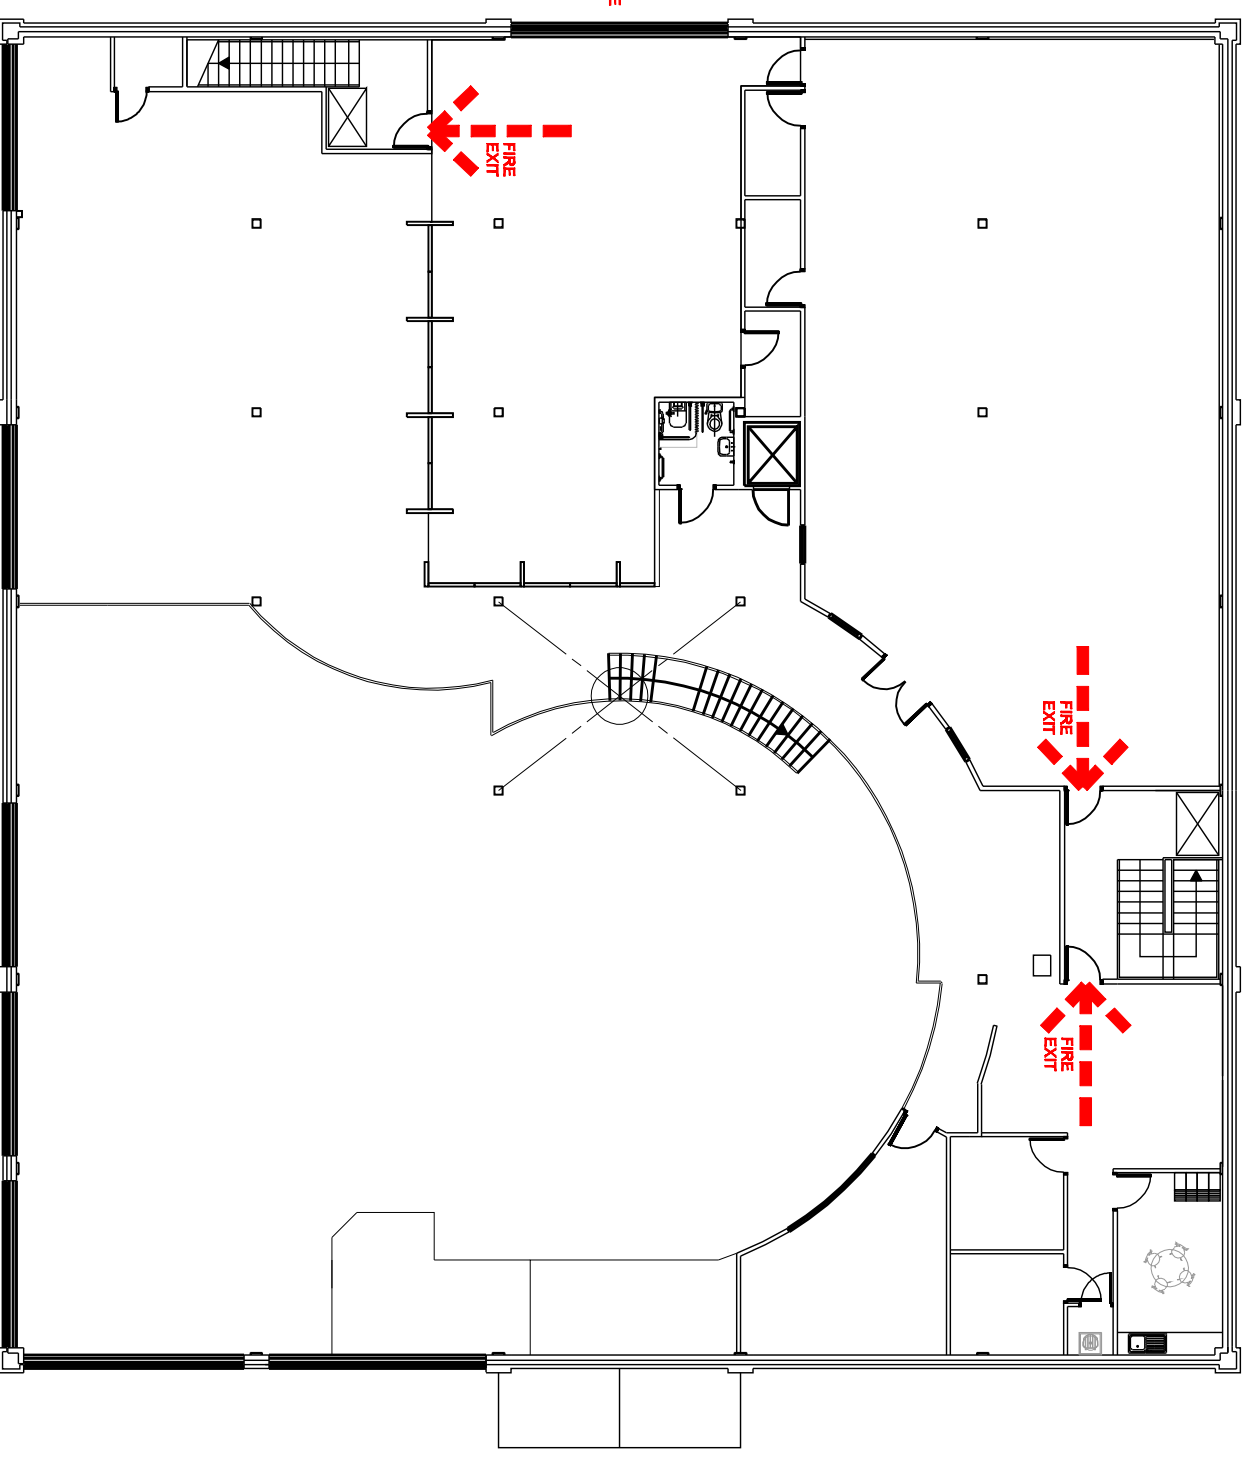

MICHAEL HYDE AND ASSOCIATES LIMITED
Chartered architects

MANCHESTER ■ SHEFFIELD □

51 BARTON ARCADE ALLIANCE HOUSE
DEANSGATE LEOPOLD STREET
MANCHESTER M3 2SJ SHEFFIELD S1 2GY
TEL 0161 834 1018 TEL 0114 2789666
FAX 0161 834 4788 FAX 0114 2787751
Manchester@MHA Sheffield@MHA
architects.com architects.com

REV	DATE	DESCRIPTION	DRW	CHK
PROJECT TITLE PURE GYM LTD PROJECT CARBON, MOSTON, MANCHESTER				
DRAWING TITLE GROUND AND MEZZANINE FLOOR FIRE PLAN				
DRAWN/CHECKED		DATE	SCALE	
CW/GL		AUG '12	1:200 @ A3	
JOB No		DRAWING	REVISIONS	
1PG41		2-600	-